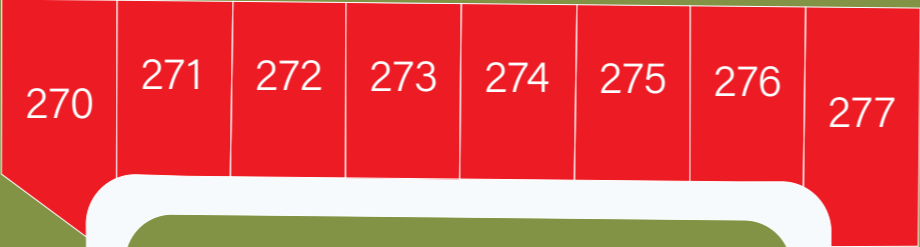

Sonders | Fort Collins Site Map

Homes that do more.

BRIGHTWATER DRIVE

MIDSHIP WAY

HELMSMAN STRET

DAYSAILER WAY

OUTRIGGER WAY

TURNBERRY ROAD

SQUIB LANE

MORNINGSTAR WAY

MOONRAKER LANE

DRUMOND LANE

LONGBATT WAY

EVERNEW PARK

CRUISER LANE

THE GREENS