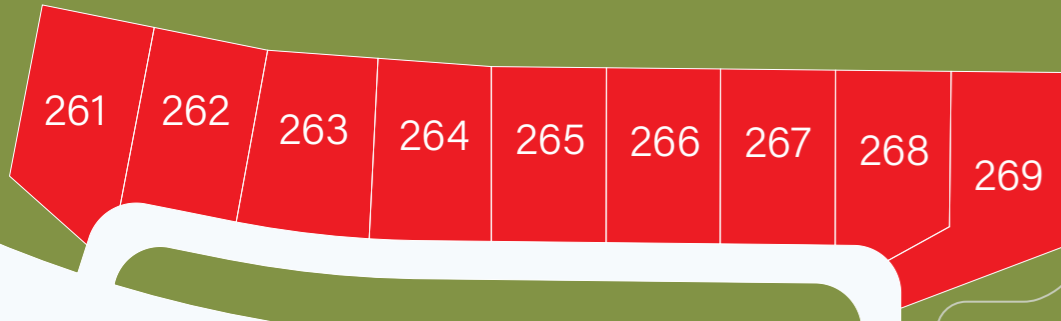

Sonders | Fort Collins Site Map

Homes that do more.

BRIGHTWATER DRIVE

MIDSHIP WAY

HELMSMAN STRET

DAYSAILER WAY

OUTRIGGER WAY

TURNBERRY ROAD

SQUIB LANE

MORNINGSTAR WAY

MOONRAKER LANE

DRUMOND LANE

LONGBATT WAY

EVERNEW PARK

CRUISER LANE

THE GREENS

SONDERS PARK

DRIVE

■ Villa - Bloom
■ Sold