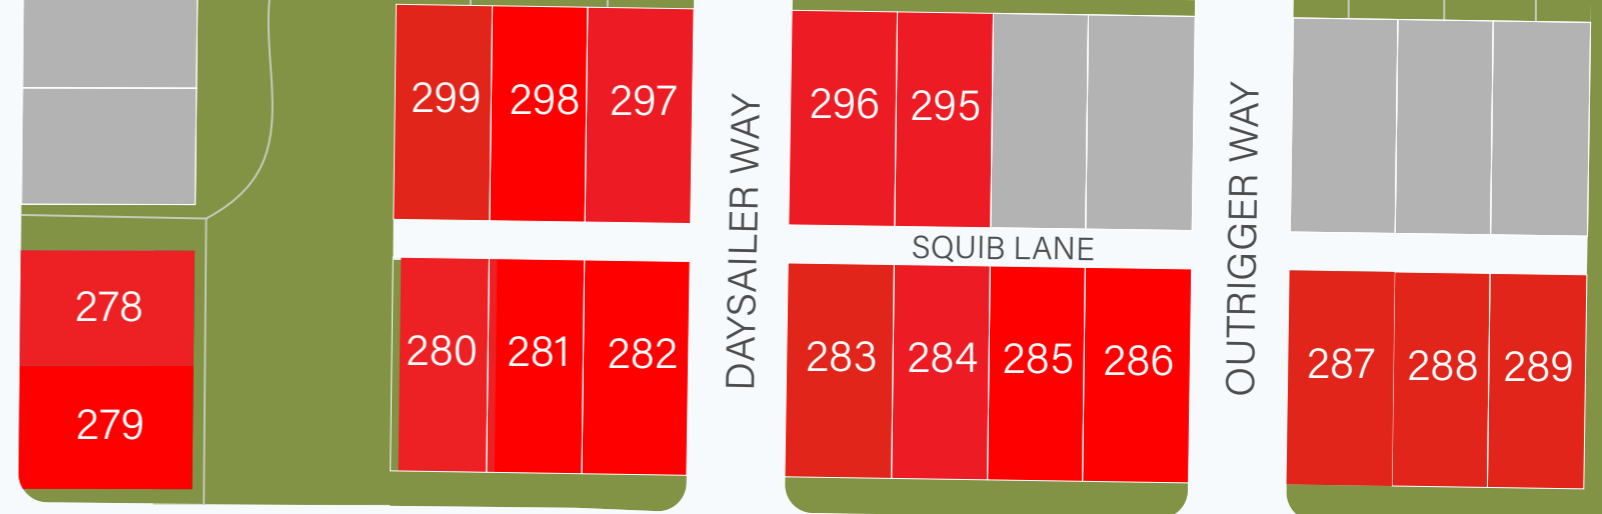

Sonders | Fort Collins Site Map

Homes that do more.

BRIGHTWATER DRIVE

MIDSHIP WAY

HELMSMAN STREET

MORNINGSTAR WAY

TURNBERRY ROAD

VILLA COLLECTION
B - BLOOM
PATIO COLLECTION
S - SERENE

EVERNEW PARK

MOONRAKER LANE

THE GREENS

- Patio
- Villa
- Sold

CRUISER LANE

SONDERS PARK

DRIVE

DRUMOND LANE

LONGBAT WAY