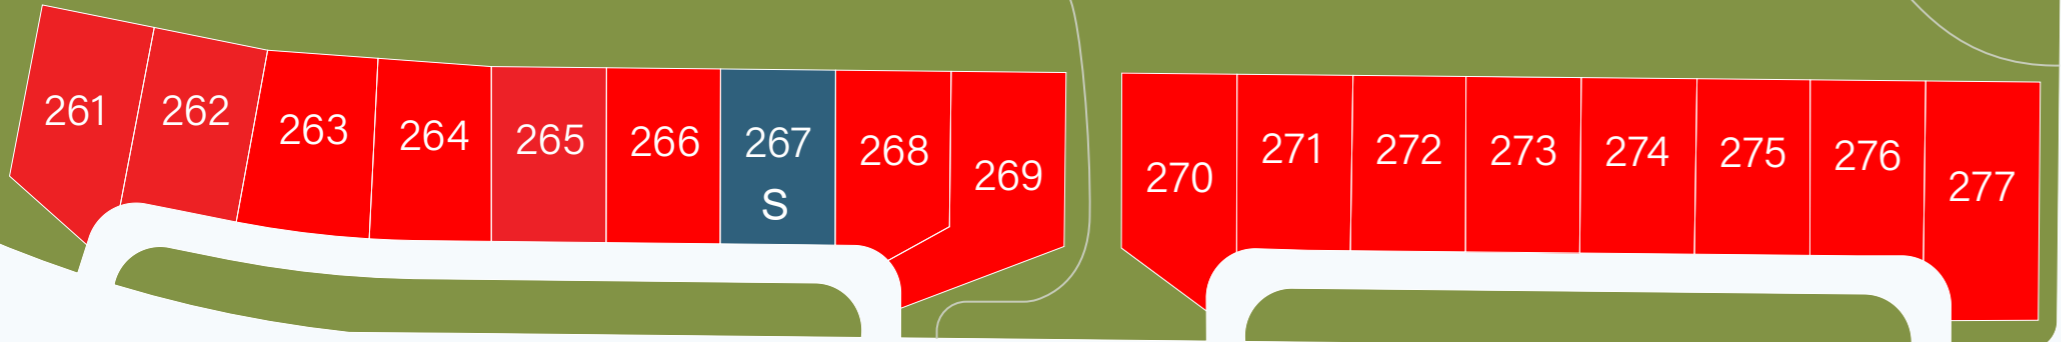

Sonders | Fort Collins Site Map

Homes that do more.

BRIGHTWATER DRIVE

MIDSHIP WAY

HELMSMAN STREET

MORNINGSTAR WAY

TURNBERRY ROAD

VILLA COLLECTION
B - BLOOM
PATIO COLLECTION
S - SERENE

EVERNEW PARK

MOONRAKER LANE

THE GREENS

- Patio
- Villa
- Sold

CRUISER LANE

SONDERS PARK

DRIVE

DRUMOND LANE

LONGBAT WAY