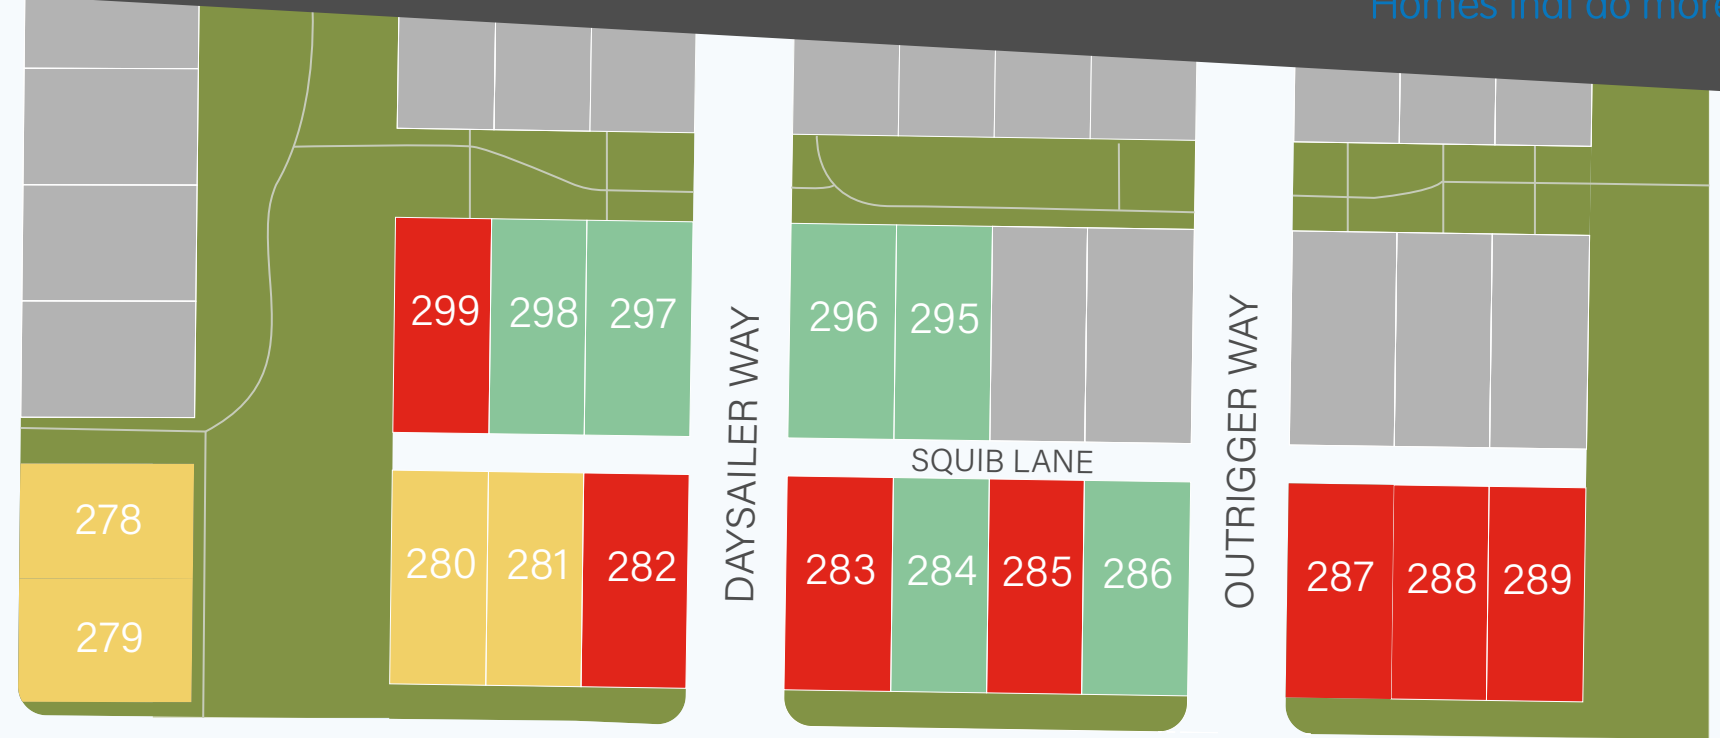

# Sonders | Fort Collins Site Map

Homes that do more.

BRIGHTWATER DRIVE

MIDSHIP WAY

HELMSMAN STREET

MORNINGSTAR WAY

TURNBERRY ROAD

- Courtyard
- Patio
- Villa
- Sold
- Model

SONDERS PARK

CRUISER LANE

DRIVE