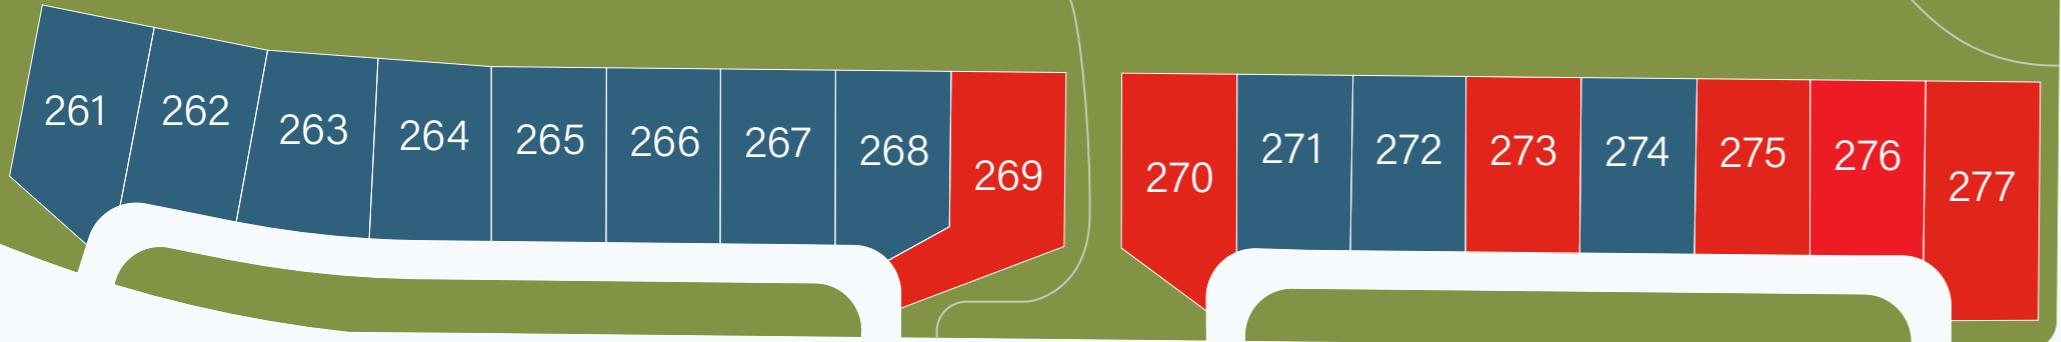

Sonders | Fort Collins Site Map

Homes that do more.

BRIGHTWATER DRIVE

MIDSHIP WAY

HELMSMAN STREET

MORNINGSTAR WAY

TURNBERRY ROAD

THE GREENS

SONDERS PARK

CRUISER LANE

DRIVE

DRUMOND LANE

LONGBAY WAY

- Courtyard
- Patio
- Villa
- Sold
- Model