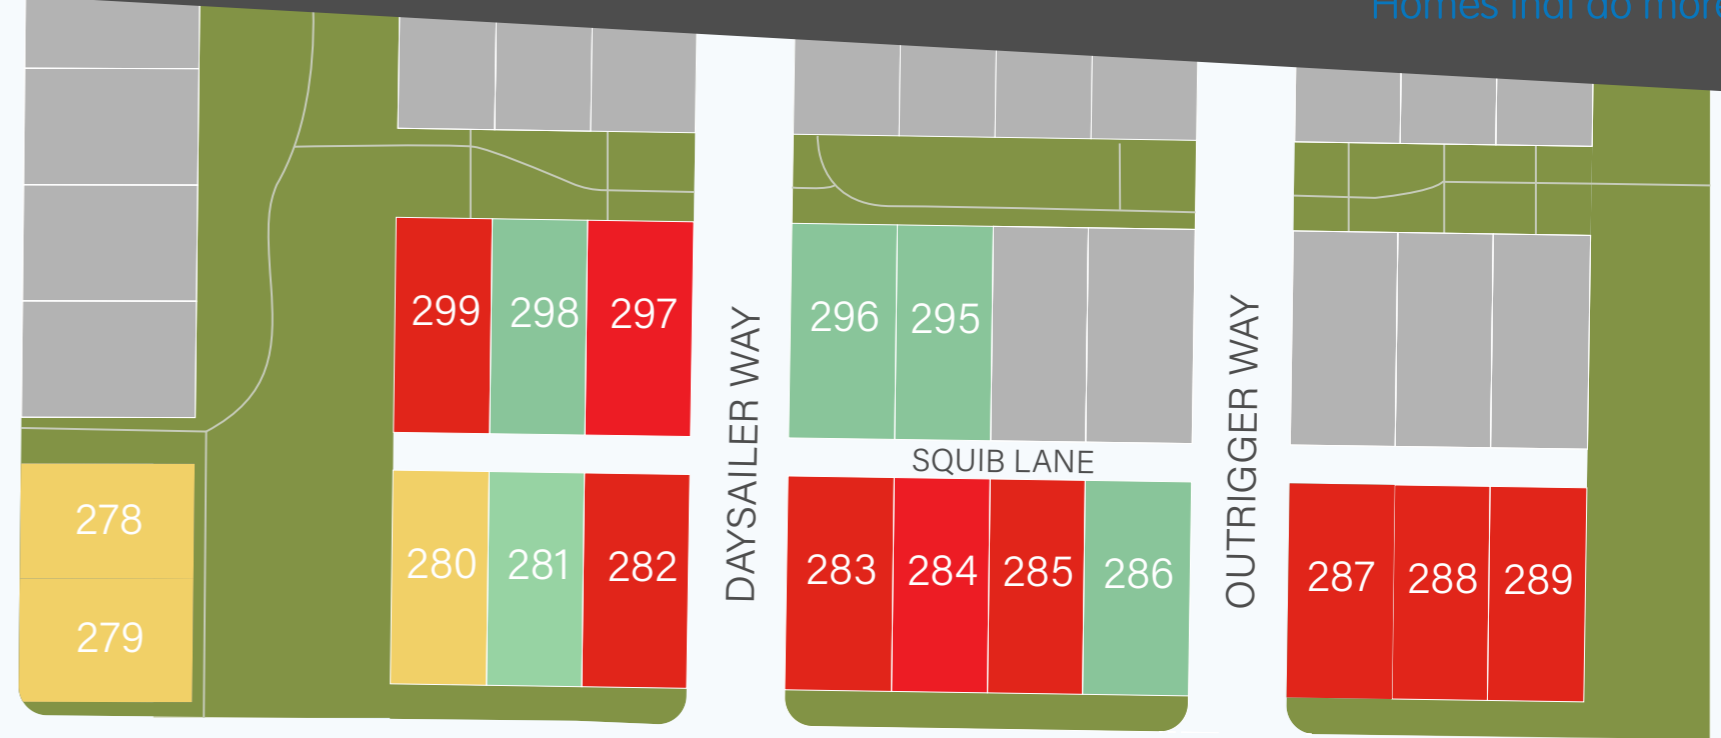

Sonders | Fort Collins Site Map

Homes that do more.

BRIGHTWATER DRIVE

MIDSHIP WAY

HELMSMAN STREET

MORNINGSTAR WAY

TURNBERRY ROAD

THE GREENS

SONDERS PARK

CRUISER LANE

DRIVE

DRUMOND LANE

LONGBAY WAY

- Courtyard
- Patio
- Villa
- Sold
- Model